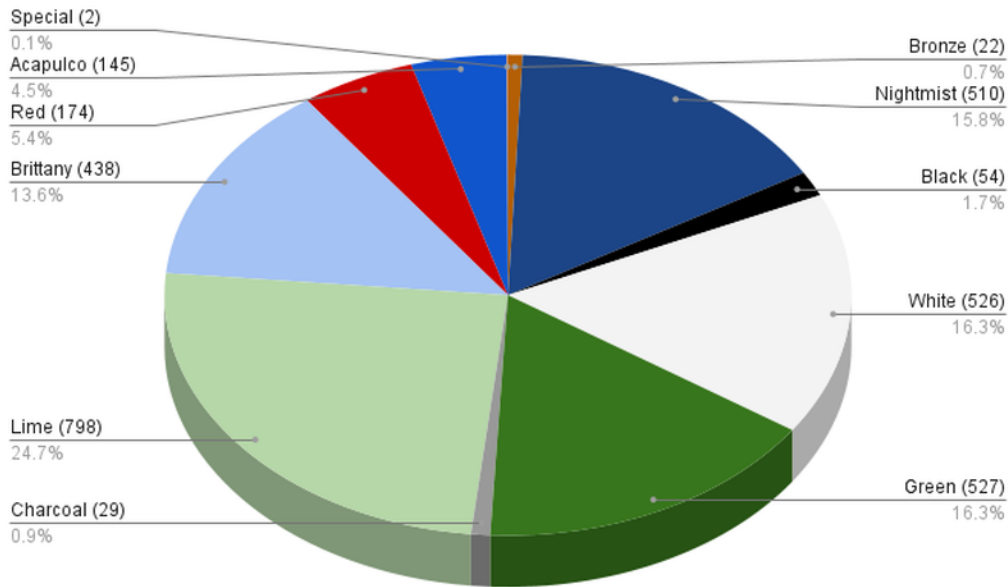

## 1967 Shelby G.T. Paint Colors

## 1967 Shelby G.T. 350 Paint Colors

## 1967 Shelby G.T. Paint Colors (Black Trim)

## 1967 Shelby G.T. 500 Paint Colors