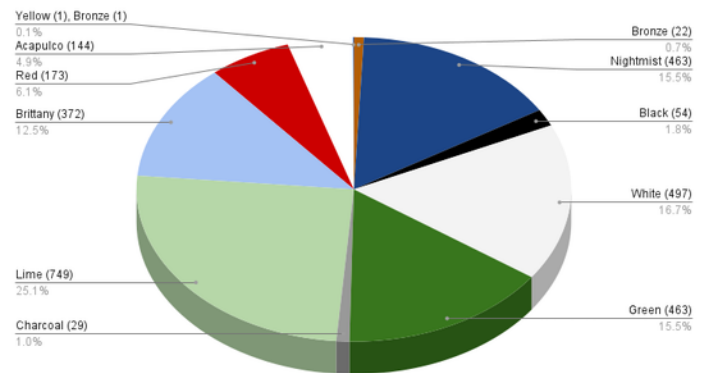

## 1967 Shelby G.T. Paint Colors

## 1967 Shelby G.T. 350 Paint Colors

## 1967 Shelby G.T. Paint Colors (Black Trim)

## 1967 Shelby G.T. 500 Paint Colors