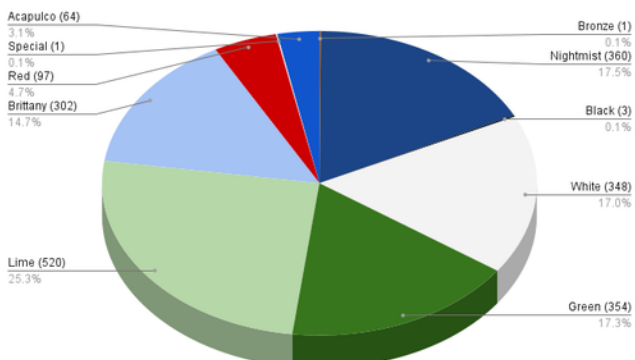

## 1967 Shelby G.T. Paint Colors

## 1967 Shelby G.T. 350 Paint Colors

## 1967 Shelby G.T. Paint Colors (Black Trim)

## 1967 Shelby G.T. 500 Paint Colors