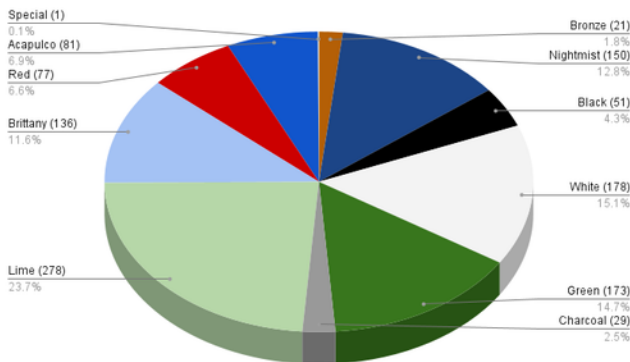

## 1967 Shelby G.T. Paint Colors

## 1967 Shelby G.T. 350 Paint Colors

## 1967 Shelby G.T. Paint Colors (Black Trim)

## 1967 Shelby G.T. 500 Paint Colors